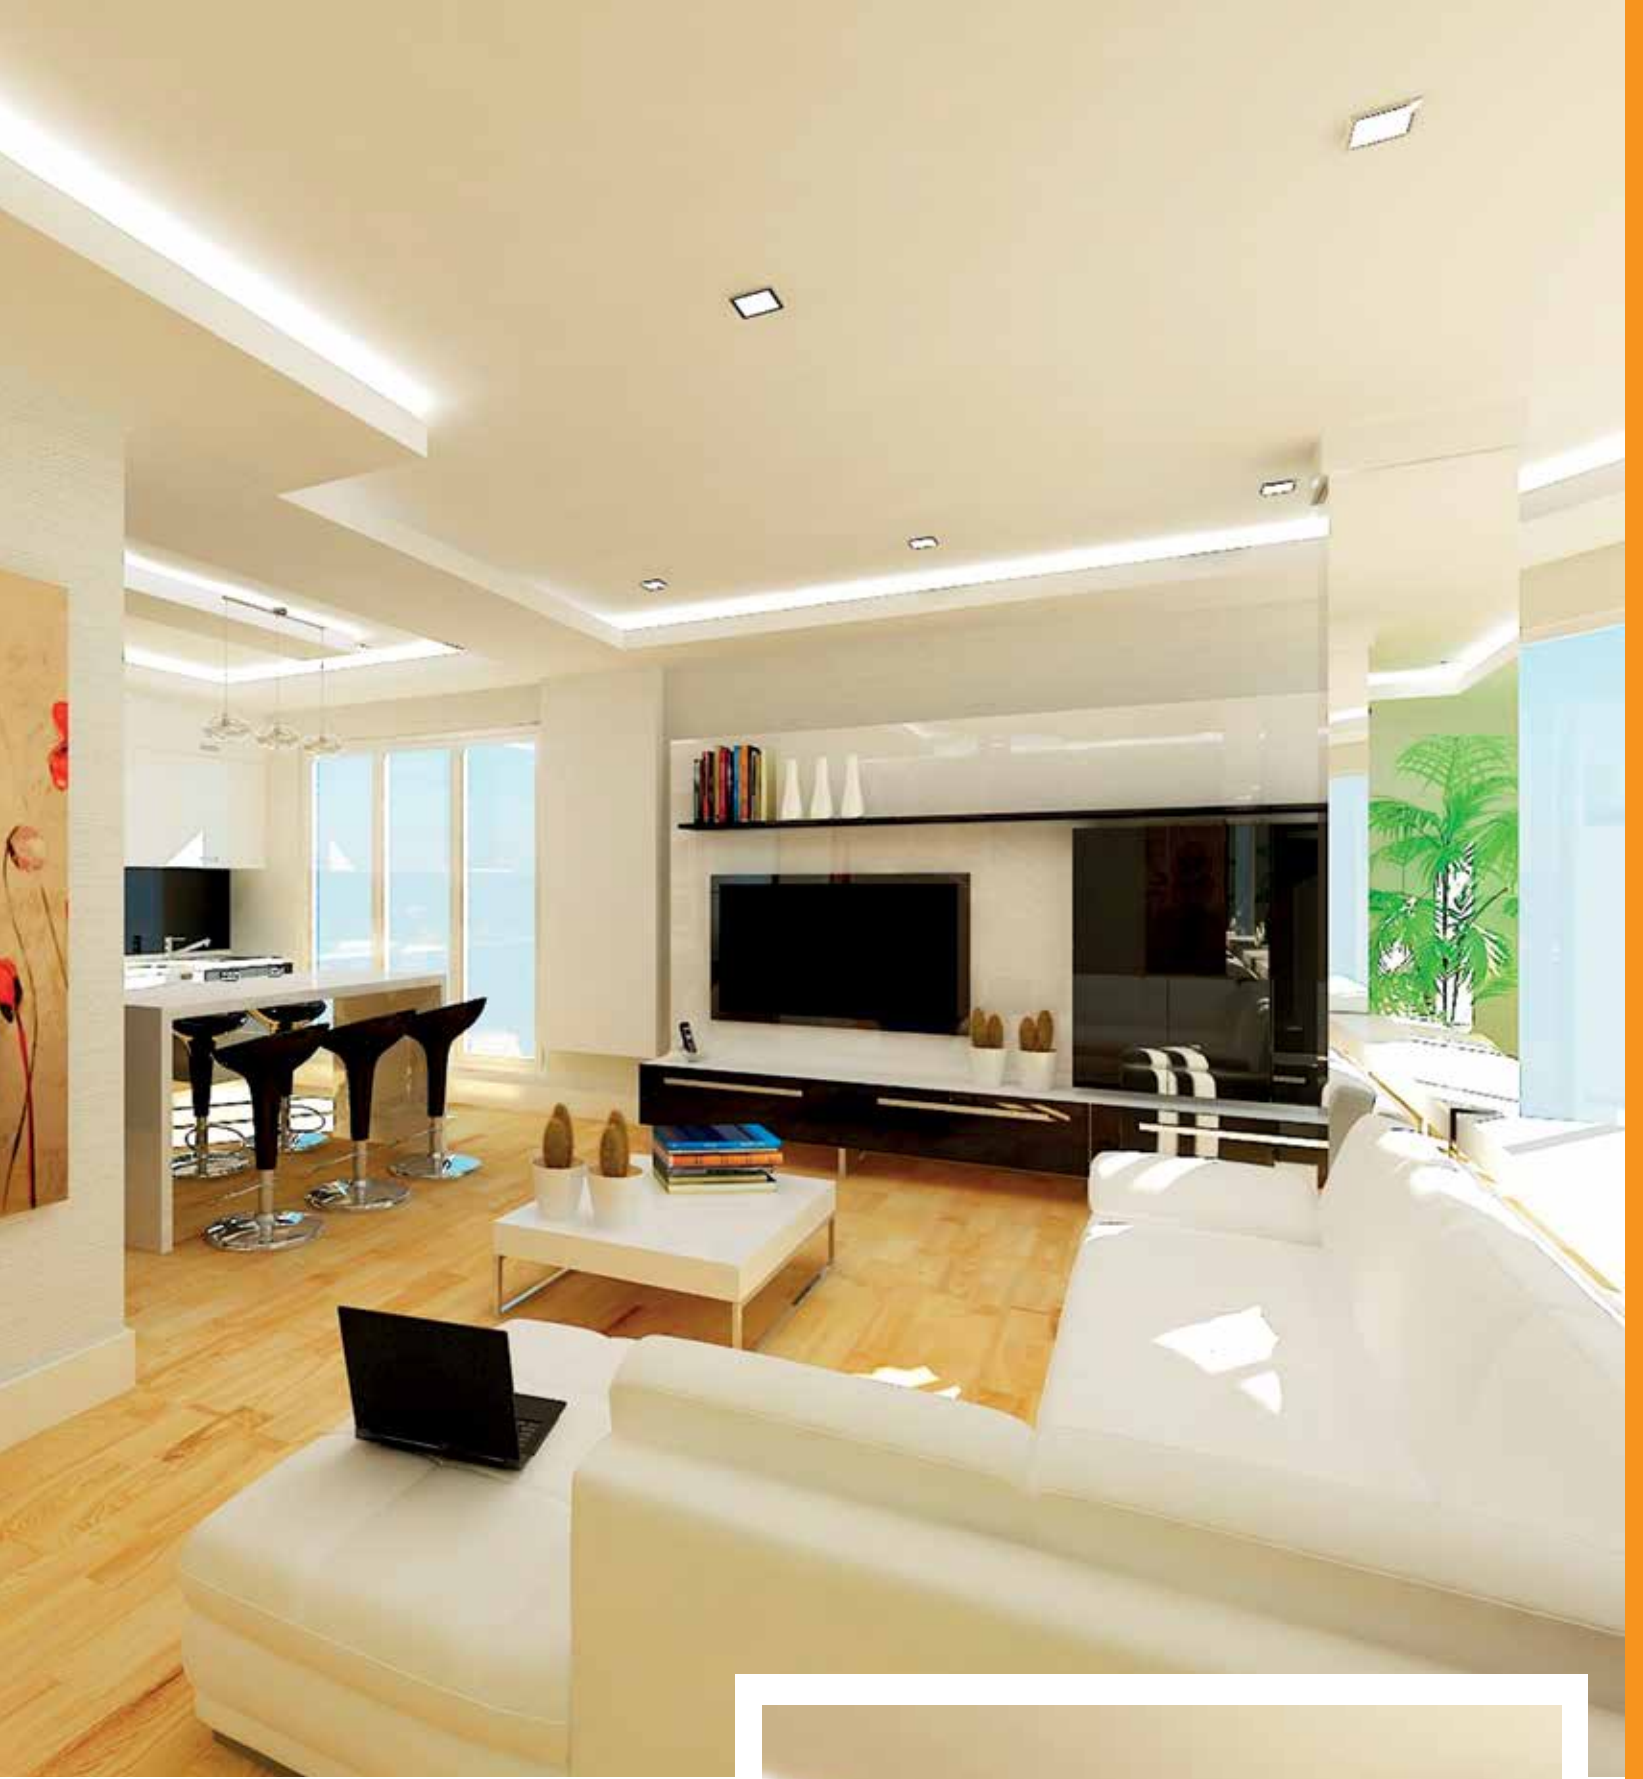

COMANI

CONCEPT

Beyaz ve siyah akrilik tv ünitesi, laminant parke uygulaması, deri koltuk takımı, siyah ve beyaz kapaklı membran mutfak ünitesi, spot aydınlatmalar.

White and black acrylic tv unit, laminant parquet floor, leather sofa set, black and white membrane door kitchen, spot downlights.