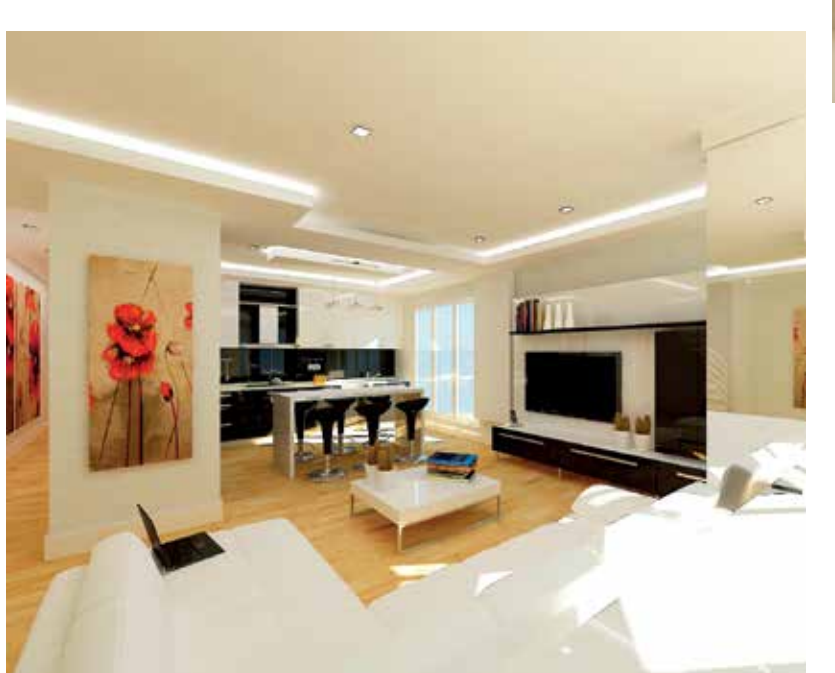

COMANI

CONCEPT

Beyaz ve siyah akrilik tv ünitesi, laminant parke uygulaması, deri koltuk takımı, siyah ve beyaz kapaklı membran mutfak ünitesi, spot aydınlatmalar.

White and black acrylic tv unit, laminant parquet floor, leather sofa set, black and white membrane door kitchen, spot downlights.