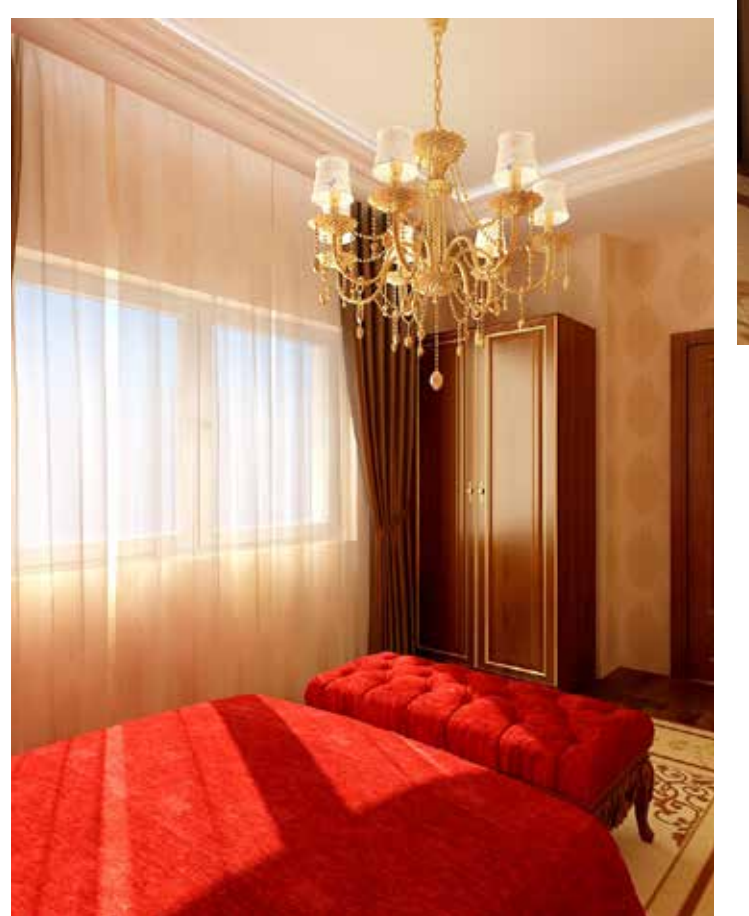

## DIECI CONCEPT

Maun ipek mat lake gardrop, kapı, komodin, kadife kaplama yatakbaşı ve josefin koltuk, tavan niş ve led aydınlatma.

*Mahogany matte lacquered wardrobes, door, bedsides, velvet covered bedstead and josephine sofa .*