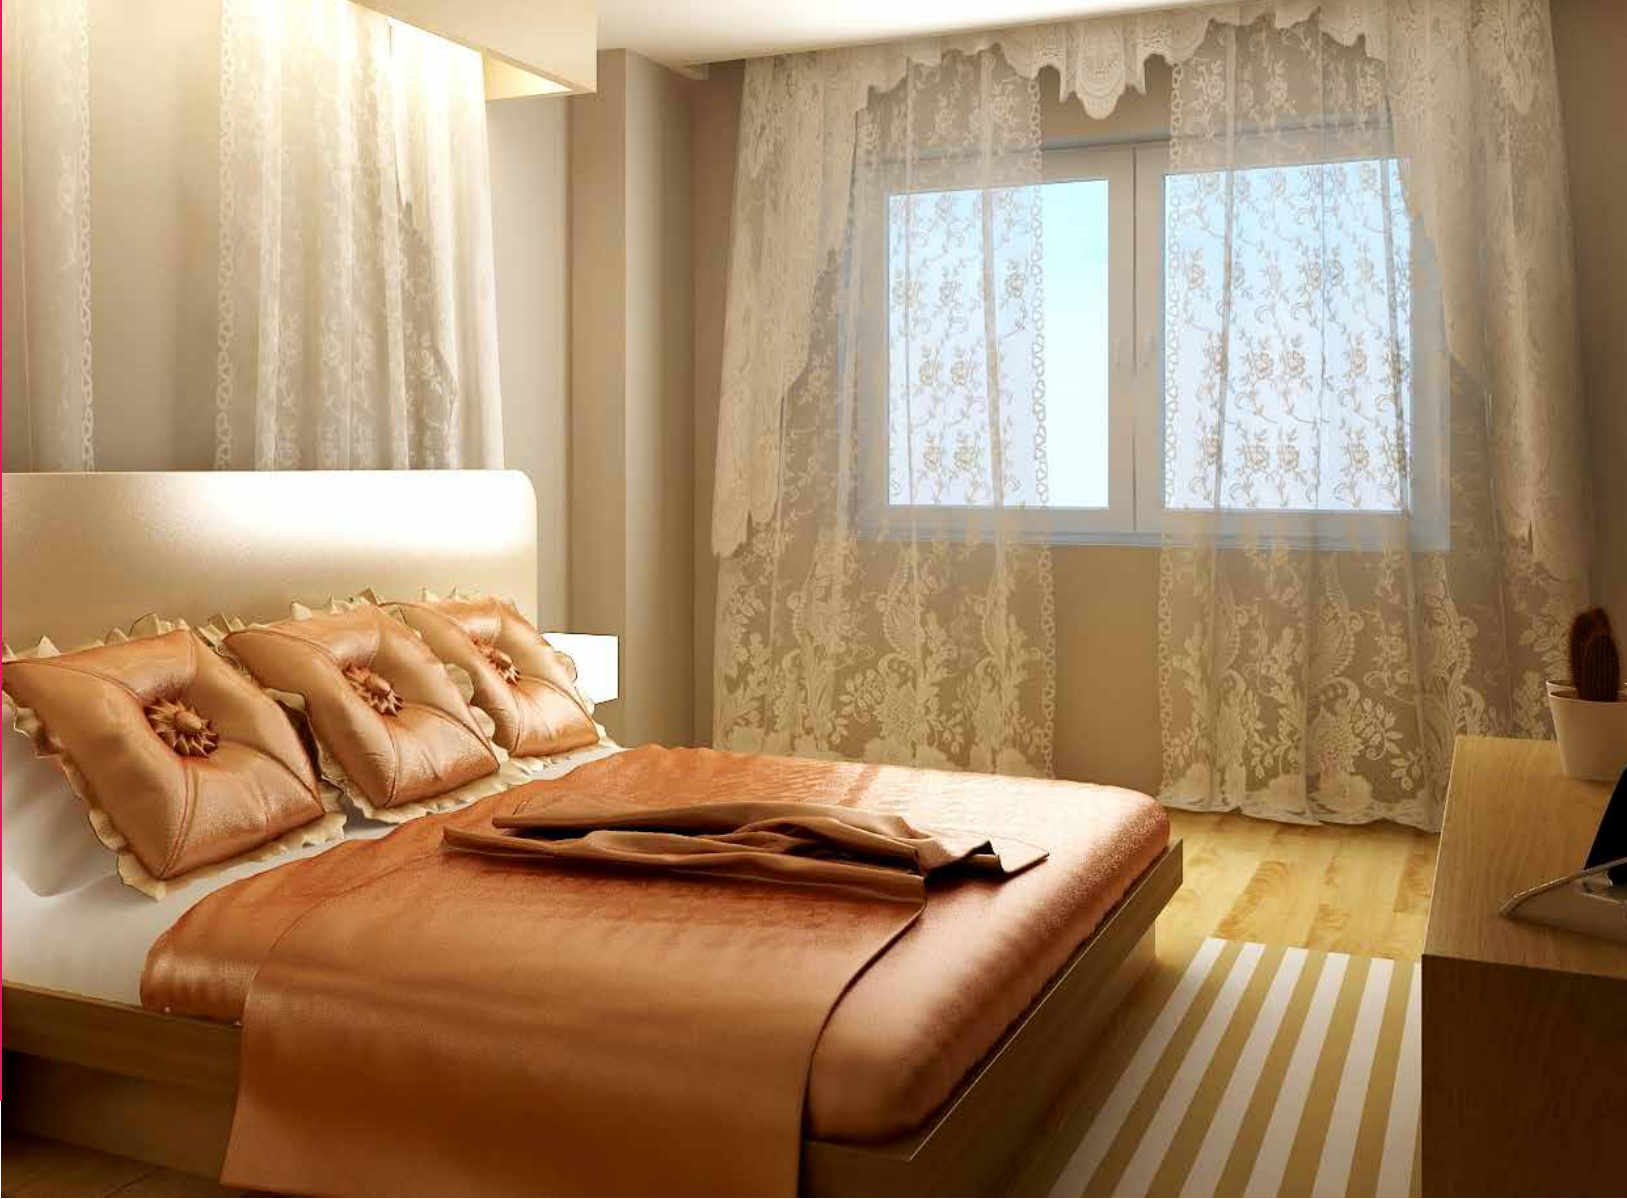

CALDIO

CONCEPT

Krem mdf lam gardrop, yatak, tv ünitesi uygulaması, laminant parke ve tavan led aydınlatmalar.

Creame mdf laminate wardrobe, bed unit, wall unit, laminate parquet floor, led illuminated ceiling.