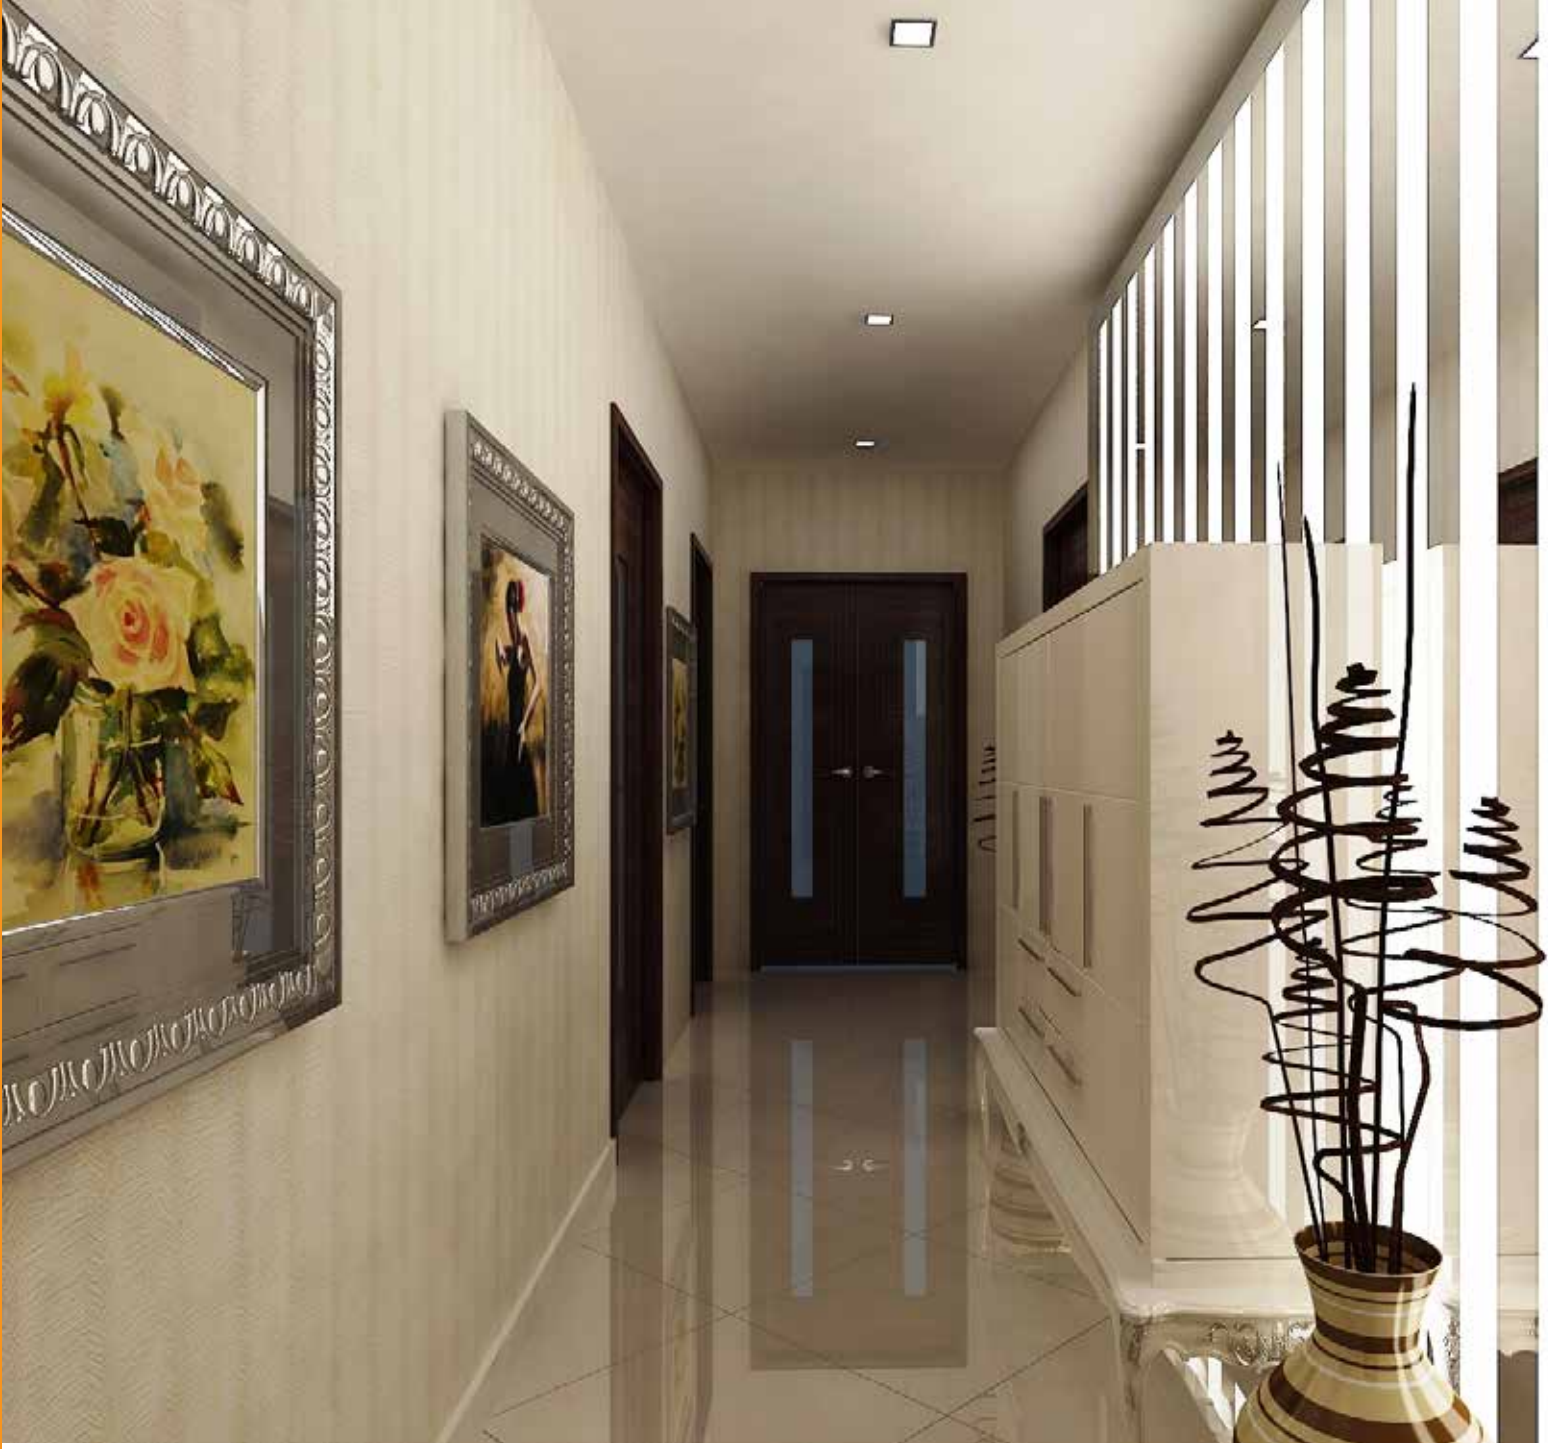

PAOLO

CONCEPT

Avantgarde stil beyaz parlak cilalı lake ayakkabılık ünitesi, led aydınlatmalı dekoratif ayna
Stylish shoe cabinet unit with glossy lacquered doors, led illuminated decorative mirror.