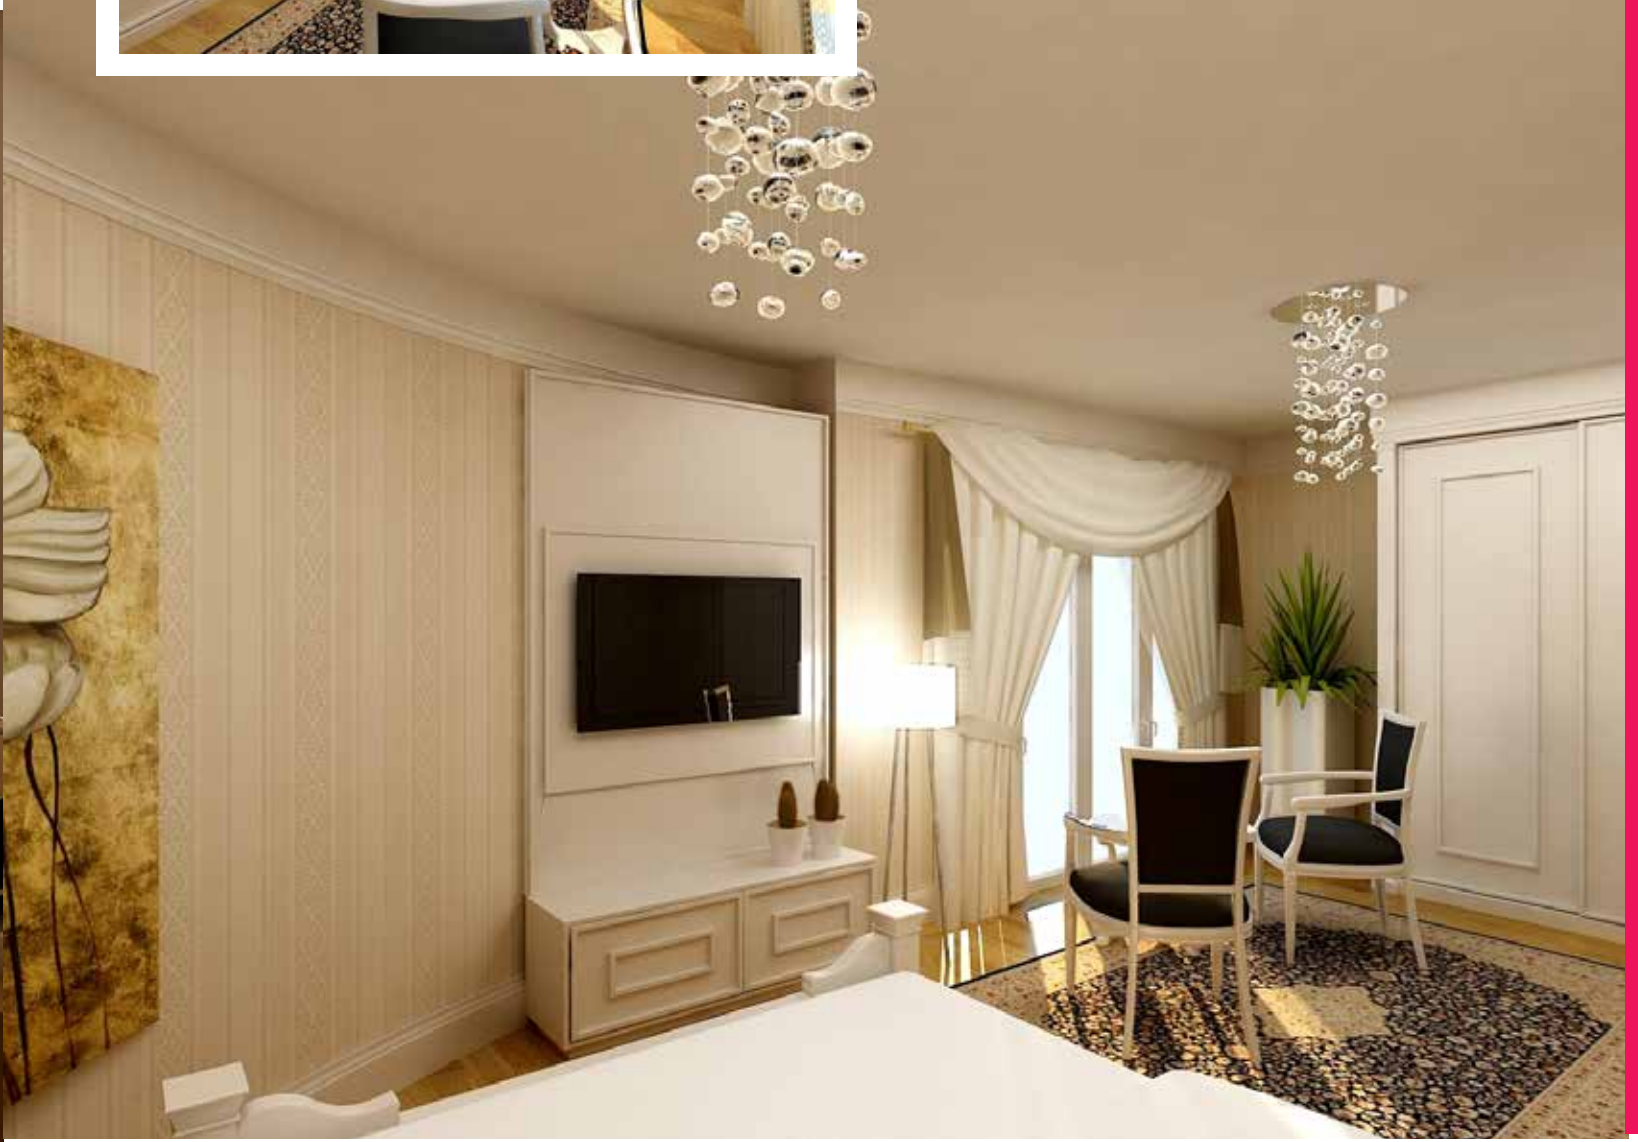

PASCALI

Beyaz ipek mat lake lambri uygulamaları, klasik stil yatak, komodin, tv ünitesi ve gardrop, süed berjer takımı, laminé parke.

White matte lacquered wallcovering, classical style bed, bedside, tv unit and wardrobe, suede armchairs, laminated parquet floor.